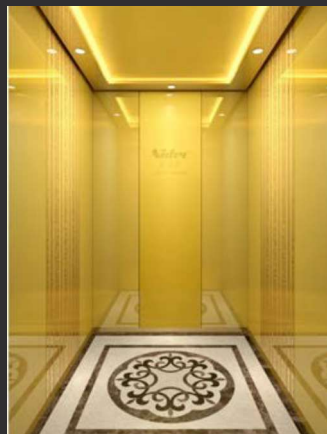

HOTEL SERIES

N-JX113

Ceiling: Titanium mirror stainless steel, downlight, light strip

Back Wall: Combination of titanium mirror stainless steel and titanium etched logo

Side wall: Combination of titanium mirror stainless steel and titanium mirror etched stainless steel

Car door: Titanium mirror etched stainless steel

Floor: Marble (custom)

Display: 7-Inch color LCD Display