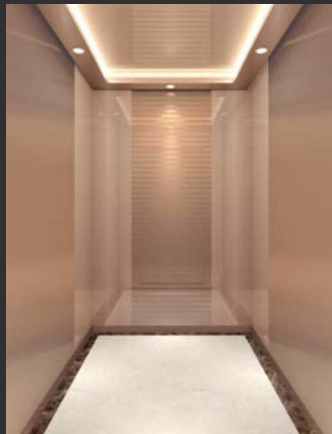

HOTEL SERIES

N-JX112

Ceiling: Bronze mirror stainless steel, downlight, light strip

Back wall: Combination of bronze mirror stainless steel and bronze mirror etched stainless steel

Side wall: Combination of bronze mirror stainless steel and bronze hairline stainless steel

Front wall: Bronze hairline stainless steel

Car door: Bronze hairline stainless steel

Flooring: Marble (custom)

Display: 7-Inch color LCD