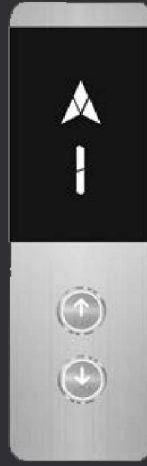

N-CZ401

BC217

N-CZX402

BC131

BCK191

PERSONALIZED DECORATION LOP DISPLAY

LOP

N-WHH501

N-WHH502

N-WHH503

N-WHH504

N-WHH505

BUTTON STYLE

N-AN701

N-AN703

ARRIVAL LIGHT STYLE