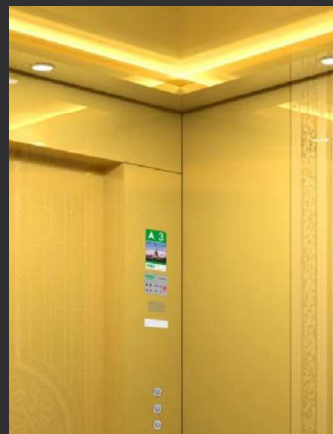

HOTEL SERIES

N-JX113

Ceiling: Titanium mirror stainless steel, downlight, light strip

Back Wall: Combination of titanium mirror stainless steel and titanium etched logo

Side wall: Combination of titanium mirror stainless steel and titanium mirror etched stainless steel

Car door: Titanium mirror etched stainless steel

Floor: Marble (custom)

Display: 7-Inch color LCD Display